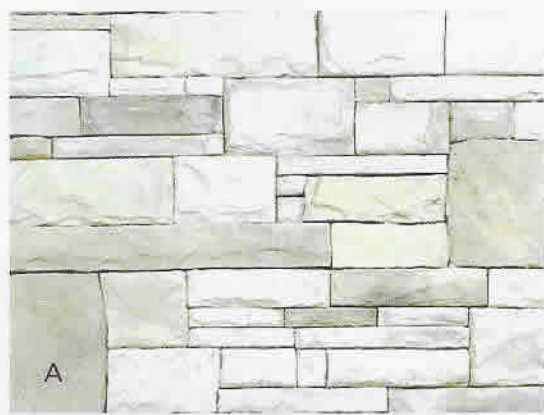

# Smoky Mountain Stack

This style is a semi-coursed blend of Long Island and Pitched Stack patterns for a modern, one of a kind appearance. Smoky Mountain offers the ability to dry stack or be used with a 1/4 inch to 1 inch grout joint for installation purposes. Sizes range from 1 inch to 6 inches.

Smoky Mountain Stack in Autumn Blend embellishes the signage at this house of worship.

A: Stone Mountain  
C: Kent

B: Memphis  
D: Crab Orchard