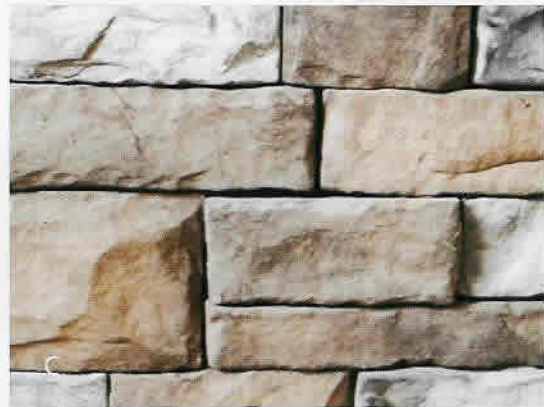

# Smoky Mountain Stack

This style is a semi-coursed blend of Long Island and Pitched Stack patterns for a modern, one of a kind appearance. Smoky Mountain offers the ability to dry stack or be used with a 1/4 inch to 1 inch grout joint for installation purposes. Sizes range from 1 inch to 6 inches.

Smoky Mountain Stack in Autumn Blend embellishes the signage at this house of worship.

A: Stone Mountain  
C: Kent

B: Memphis  
D: Crab Orchard