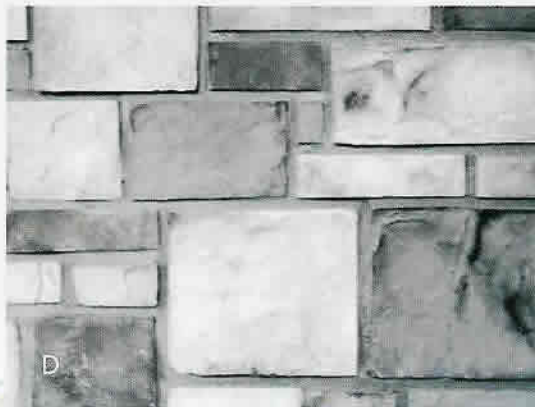

Square Field

Flagstone flat texture with square cut edges all in a stone that can be dry stacked or grouted.

Square Field is seen in the following colors:

- A: Suede
- B: Cumberland
- C: Dusk
- D: Greystoke

Below: Square Field in Autumn Blend is matched with architecture and colors to create an elegant touch.