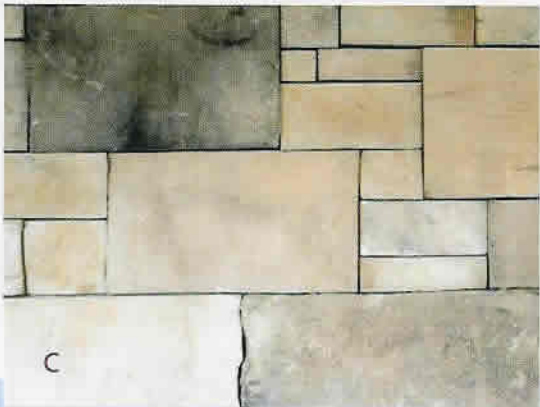

Square Field

Flagstone flat texture with square cut edges all in a stone that can be dry stacked or grouted.

Square Field is seen in the following colors:

- A: Suede
- B: Cumberland
- C: Dusk
- D: Greystoke

Below: Square Field in Autumn Blend is matched with architecture and colors to create an elegant touch.